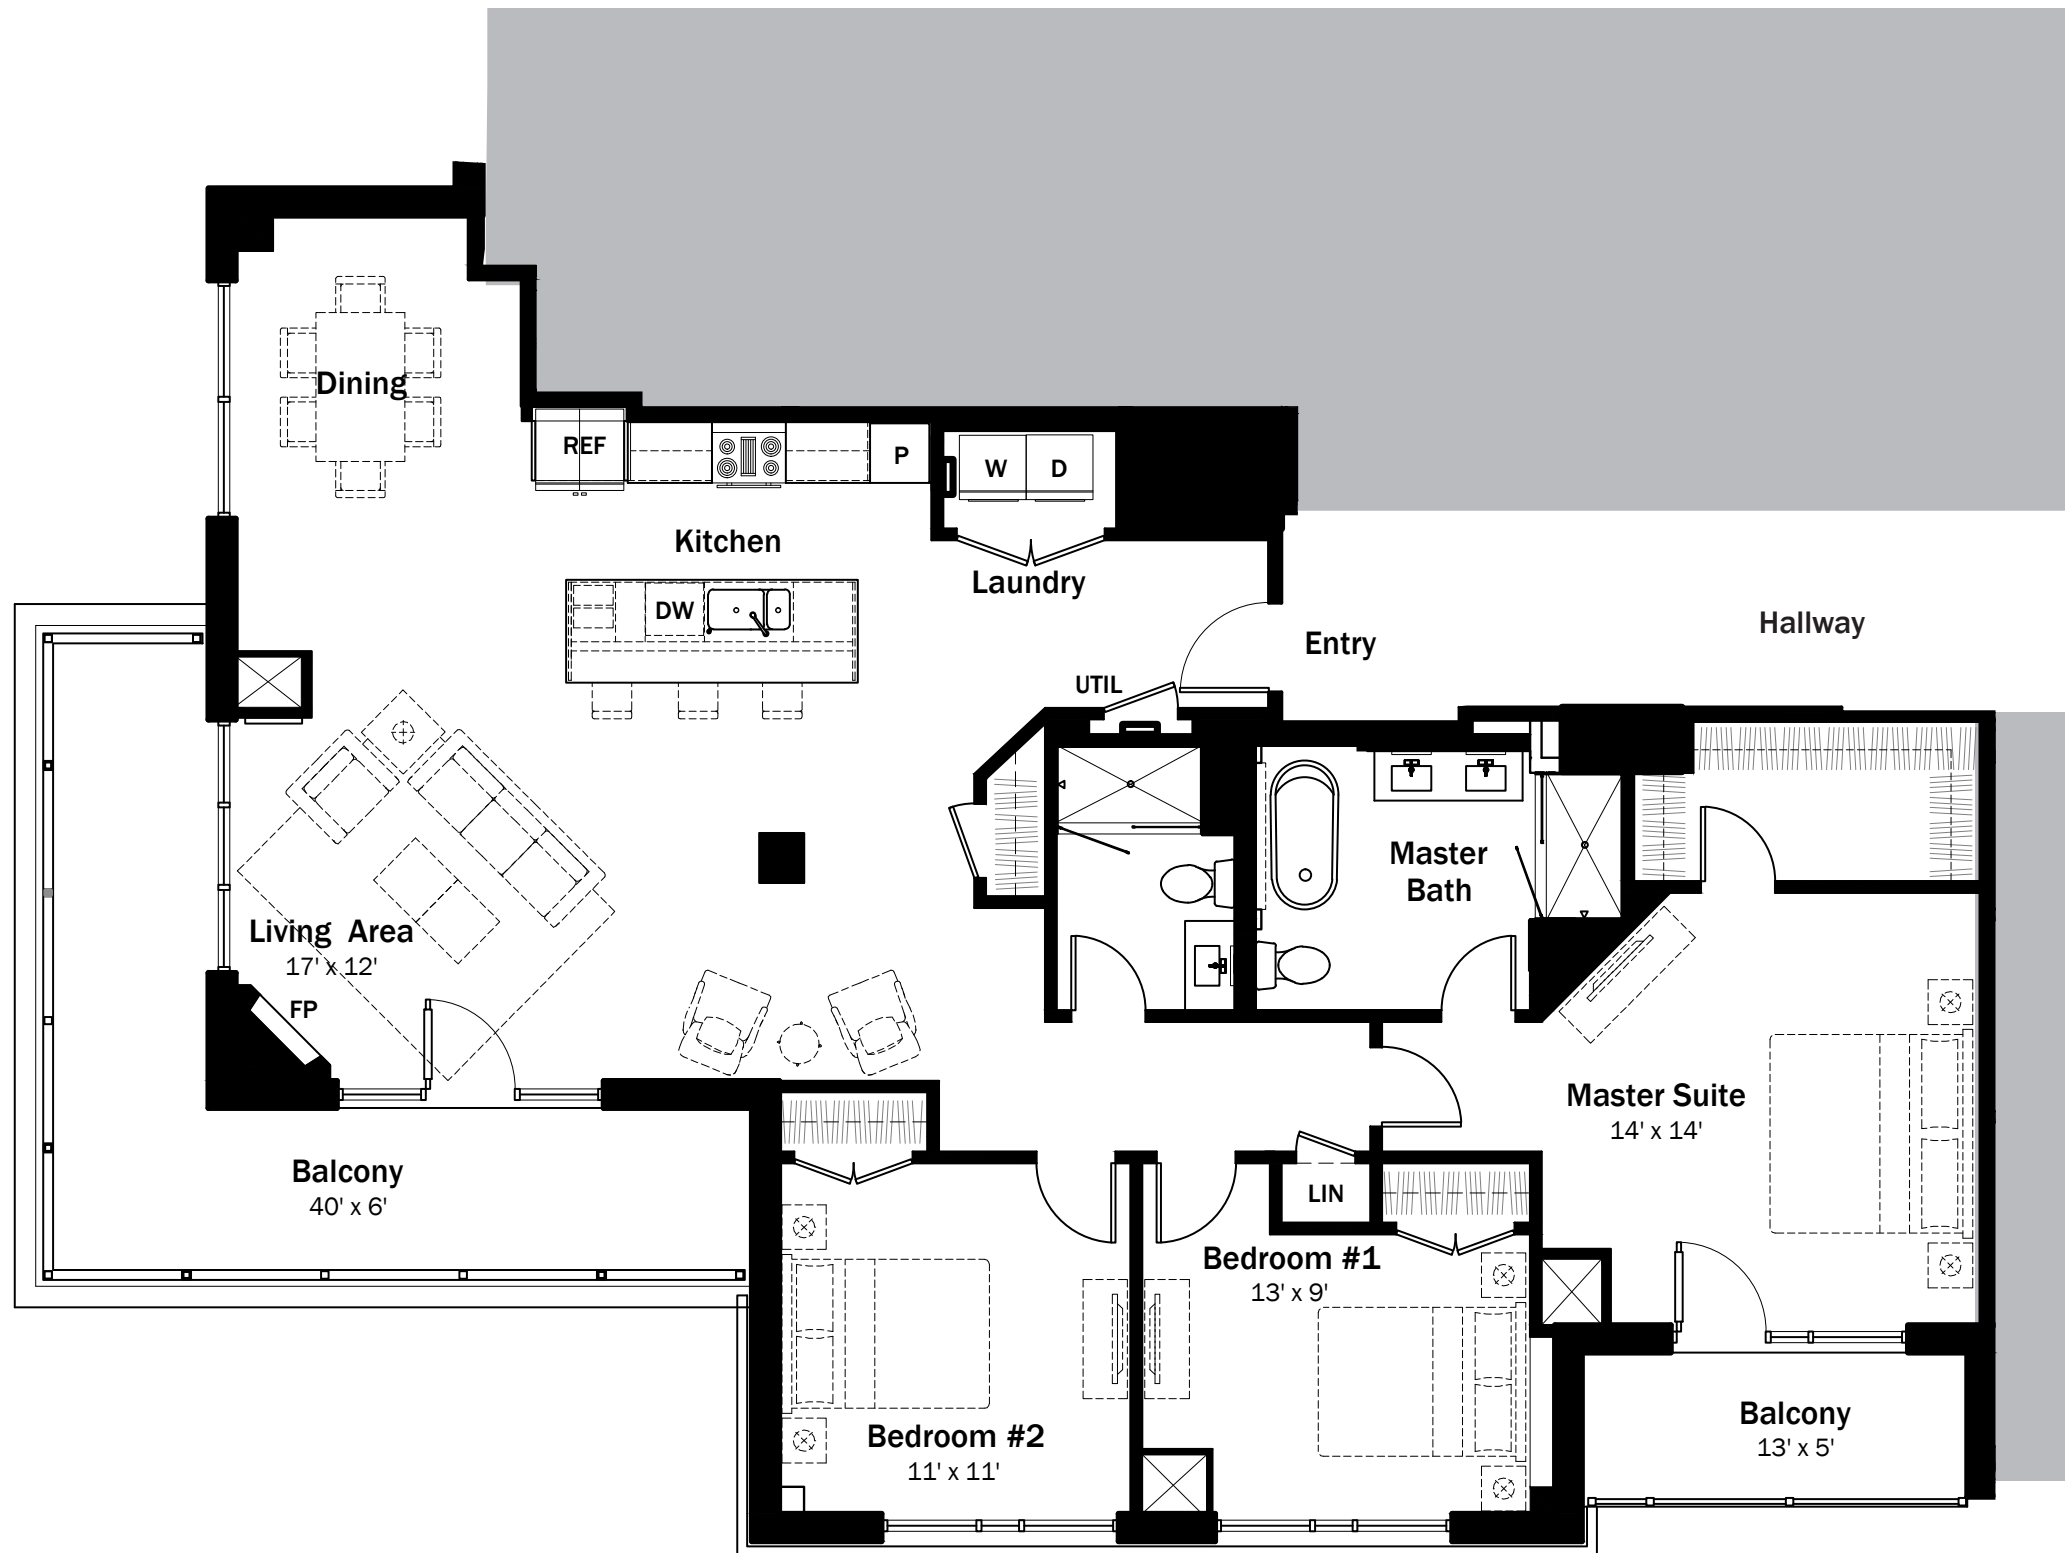

Penthouse Tower Suite *614*

3 BEDROOM
2 BATHS
1,741 SF

NOTES:

Locus Plan

Marketed by:
STREAMLINE
COMMUNITIES

The information displayed on these plans is subject to change without notice. Square foot measurements are approximate. *Fireplace, shelving, desk, wall oven available in some residences.